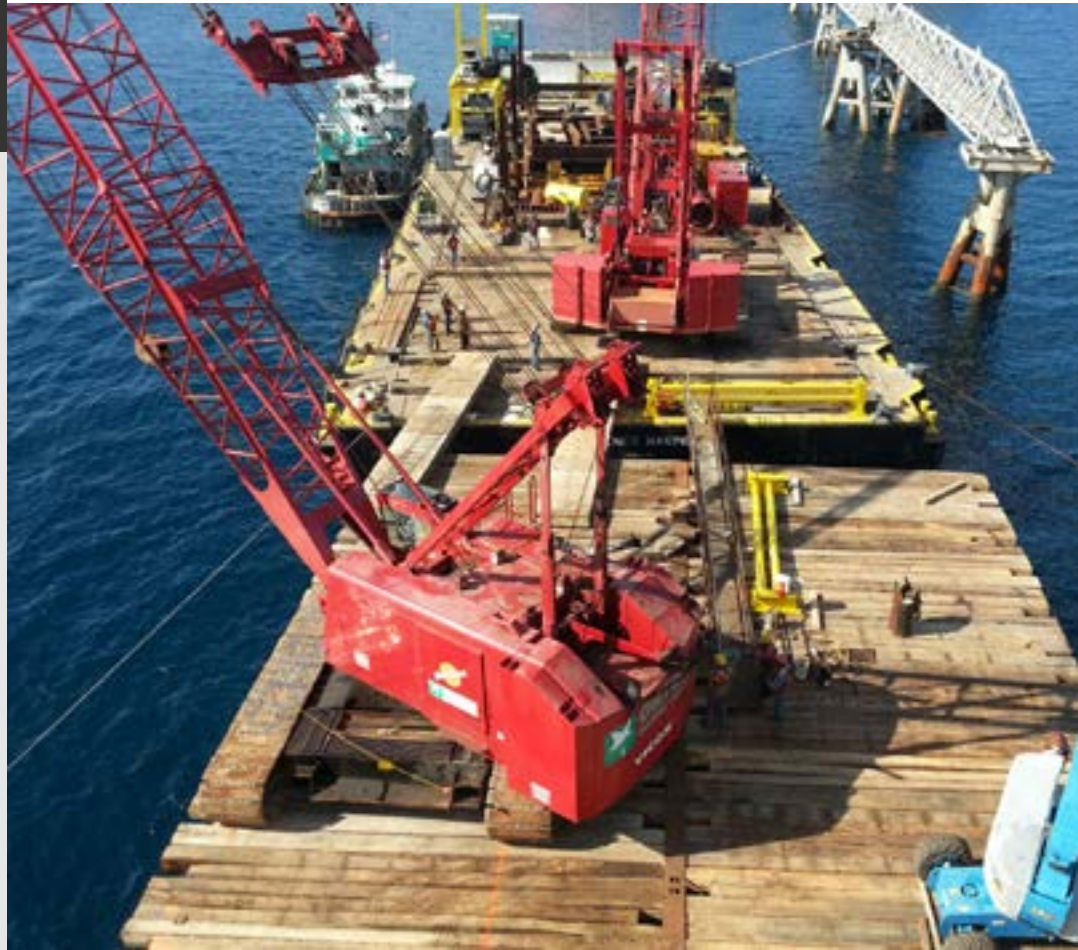

**SPARTAN
MAT**

(888) 959-MATS

Spartan Mat Provides Ground Solutions to Industries Throughout the World

HAVE YOU CONSIDERED COMPOSITE ALTERNATIVES?

Maybe it's time you did. Spartan Mat's legacy has always been helping customers find the right mat, for the right application and at the right price.

BUT...

- Wooden mats rot.
- They don't come with guaranteed engineering values.
- And they're heavy, resulting in high freight and handling costs.

Composite mats NEVER rot, they come with engineering values, and they help save a ton on freight and handling. For these very reasons, the demand for composite matting continues growing exponentially, even at times being required over wooden mats by the government and key players in the industry. In response, Spartan Mat acquired the assets to manufacture composite mats and created a new sister entity—Spartan Composites—in order to support the rapid growth of composite matting as an alternative to traditional wooden mats. **Learn more at www.SpartanComposites.com.**

Benefits of Using Solid Timber Mats

- ✓ Timber mats have been around almost as long as any other type of mat, are tried and true, and are here to stay.
- ✓ Used in almost all matting applications including, but not limited to, temporary road access, pipeline construction, transmission line construction, wind farm construction, oil and gas exploration work, environmental remediation, logging, bridge building and more.
- ✓ Very effective for all types of equipment needing access to job site locations of all varieties.

Spartan Mat, llc
With over 89 locations, we're closer than you think!
(888) 959-6287 | Sales@SpartanMat.com