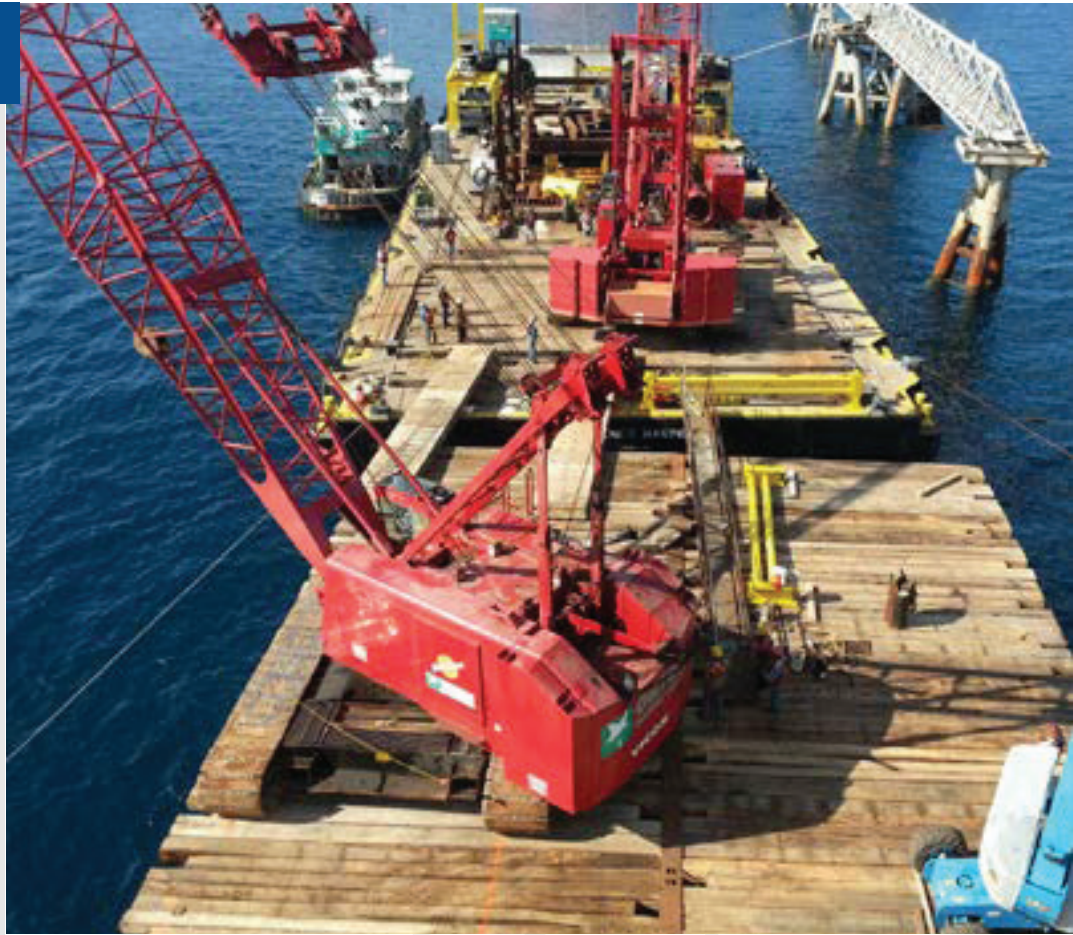

**SPARTAN
MAT**

(888) 543-6287

Sales@SpartanComposites.com

Spartan Mat Provides Ground Solutions to Industries Throughout the World

HAVE YOU CONSIDERED COMPOSITE ALTERNATIVES?

Maybe it's time you did. Spartan Mat's legacy has always been helping customers find the right mat, for the right application and at the right price.

BUT...

- Wooden mats rot.
- They don't come with guaranteed engineering values.
- And they're heavy, resulting in high freight and handling costs.

Composite mats NEVER rot, they come with engineering values, and they help save a ton on freight and handling.

For these very reasons, the demand for composite matting continues growing exponentially, even at times being required over wooden mats by the government and key players in the industry. In response, Spartan Mat acquired the assets to manufacture composite mats and created a new sister entity—Spartan Composites—in order to support the rapid growth of composite matting as an alternative to traditional wooden mats.

Learn more at:
SpartanComposites.com

Benefits of Using Access Mats Over 8" Crane Mats

- ✔ Timber mats have been around almost as long as any other type of mat, are tried and true, and are here to stay.
- ✔ Used in almost all matting applications including, but not limited to, temporary road access, pipeline construction, transmission line construction, wind farm construction, oil and gas exploration work, environmental remediation, logging, bridge building and more.
- ✔ Very effective for all types of equipment needing access to job site locations of all varieties.

Spartan Mat, llc
With over 89 locations, we're closer than you think!
(888) 959-6287 | Sales@SpartanMat.com